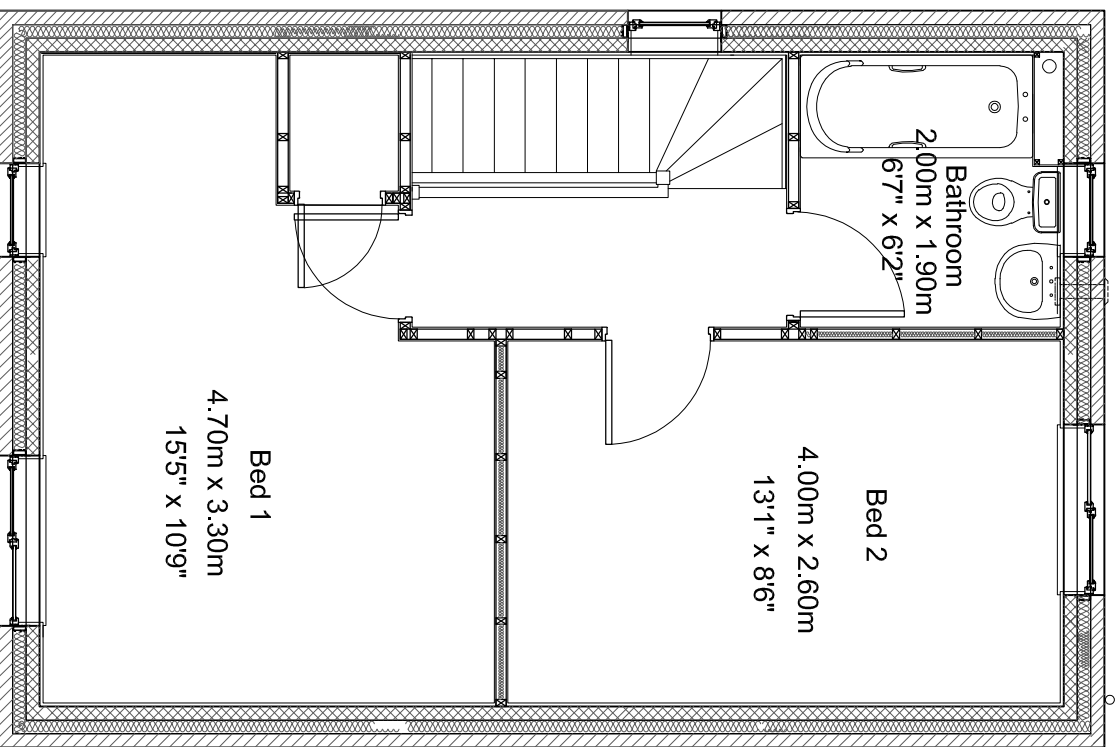

Ground floor

AREA = 759 ft²

First floor

Hadleigh 2 Bed
Bishops Glade, Ripon